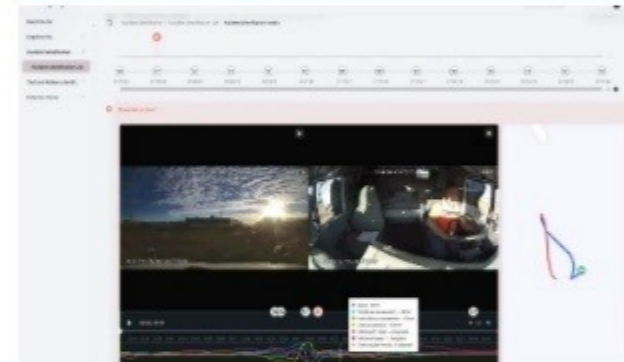

Accurate risk identification

Complete modelling of actual driving & aggregate events to identify critical risk and possible collision

Effective intervention

Identify driver's individual driving habit to identify behavior deviation and coaching direction

SafeGPT-The Key to 4th Gen Safety Management >>

Real-time Risk Board

Risk Event Aggregation

Accident Recognition

Driver Profile

Overall Effectiveness of SafeGPT >>

Improve risk perception ability by

**30 times**