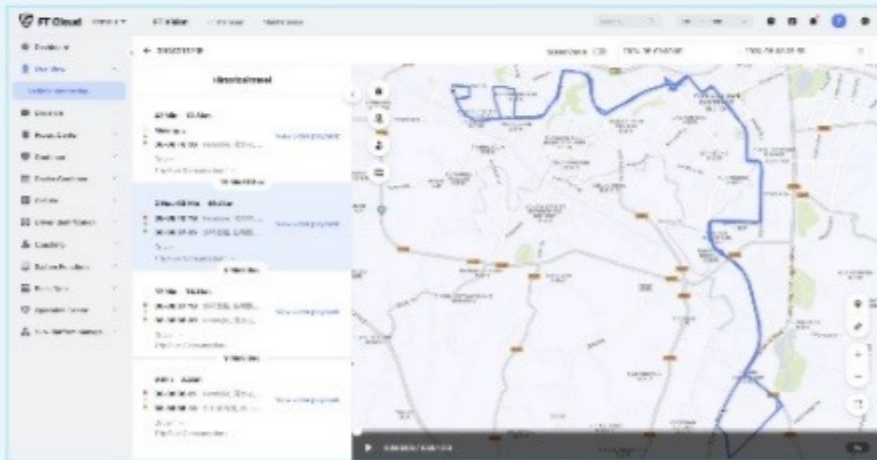

Third Party Program

Streamax API

MDVR/Dash camera

Web

APP

Existing Challenges of AI Risk Management >>

Driver

Annoyed by frequent alerts

Fleet Owner

Huge invest in new technology but limit ROI.

Safety Manager

True risk overwhelmed in massive events.

Our Solution-SafeGPT's 3 Main Characters >>

Comprehensive Perception

Collects driver behavior data, environmental behavior & various sensor data every second