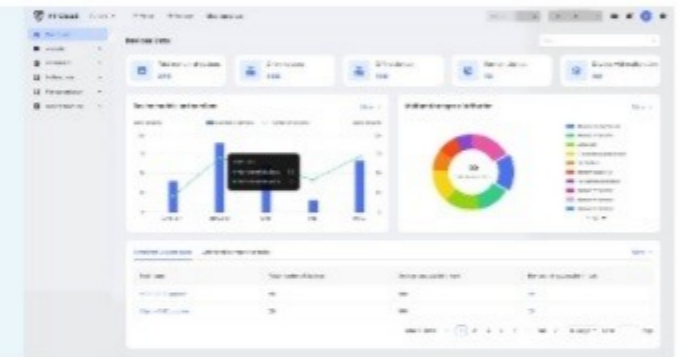

### ELD Compliance Simplified

Provide engine/driving data for ELD compliance, boosting fleet efficiency

Platform for Fleet >>

VIDEO TELEMATIC PLATFORM

GPS Tracking

Live View

Video Playback

Events Management

Safety Reports

Driver Coaching

Volume Measurement

Trailer Management

Platform for Local Service Provider >>

MANAGEMENT CENTER

Efficiently manage client accounts and all things set up for fleet

MAINTENANCE TOOL

Maximize uptime and minimize maintenance costs

Integration Tool for Developer >>

Integration API

Get up to speed on Streamax's open API, and use the tools and documentation you need to build powerful solutions.