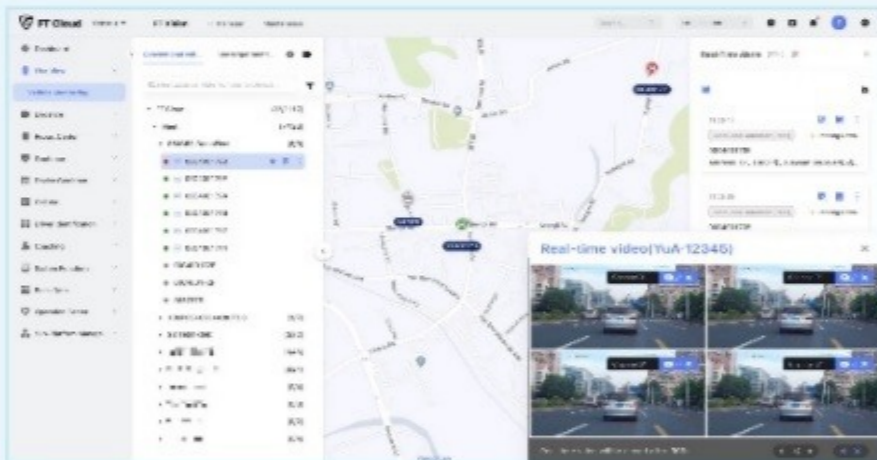

Third Party Program

Streamax API

MDVR/Dash camera

Web

APP

Existing Challenges of AI Risk Management >>

Driver

Annoyed by frequent alerts

Fleet Owner

Huge invest in new technology but limit ROI.

Safety Manager

True risk overwhelmed in massive events.

Our Solution-SafeGPT's 3 Main Characters >>

Comprehensive Perception

Collects driver behavior data, environmental behavior & various sensor data every second