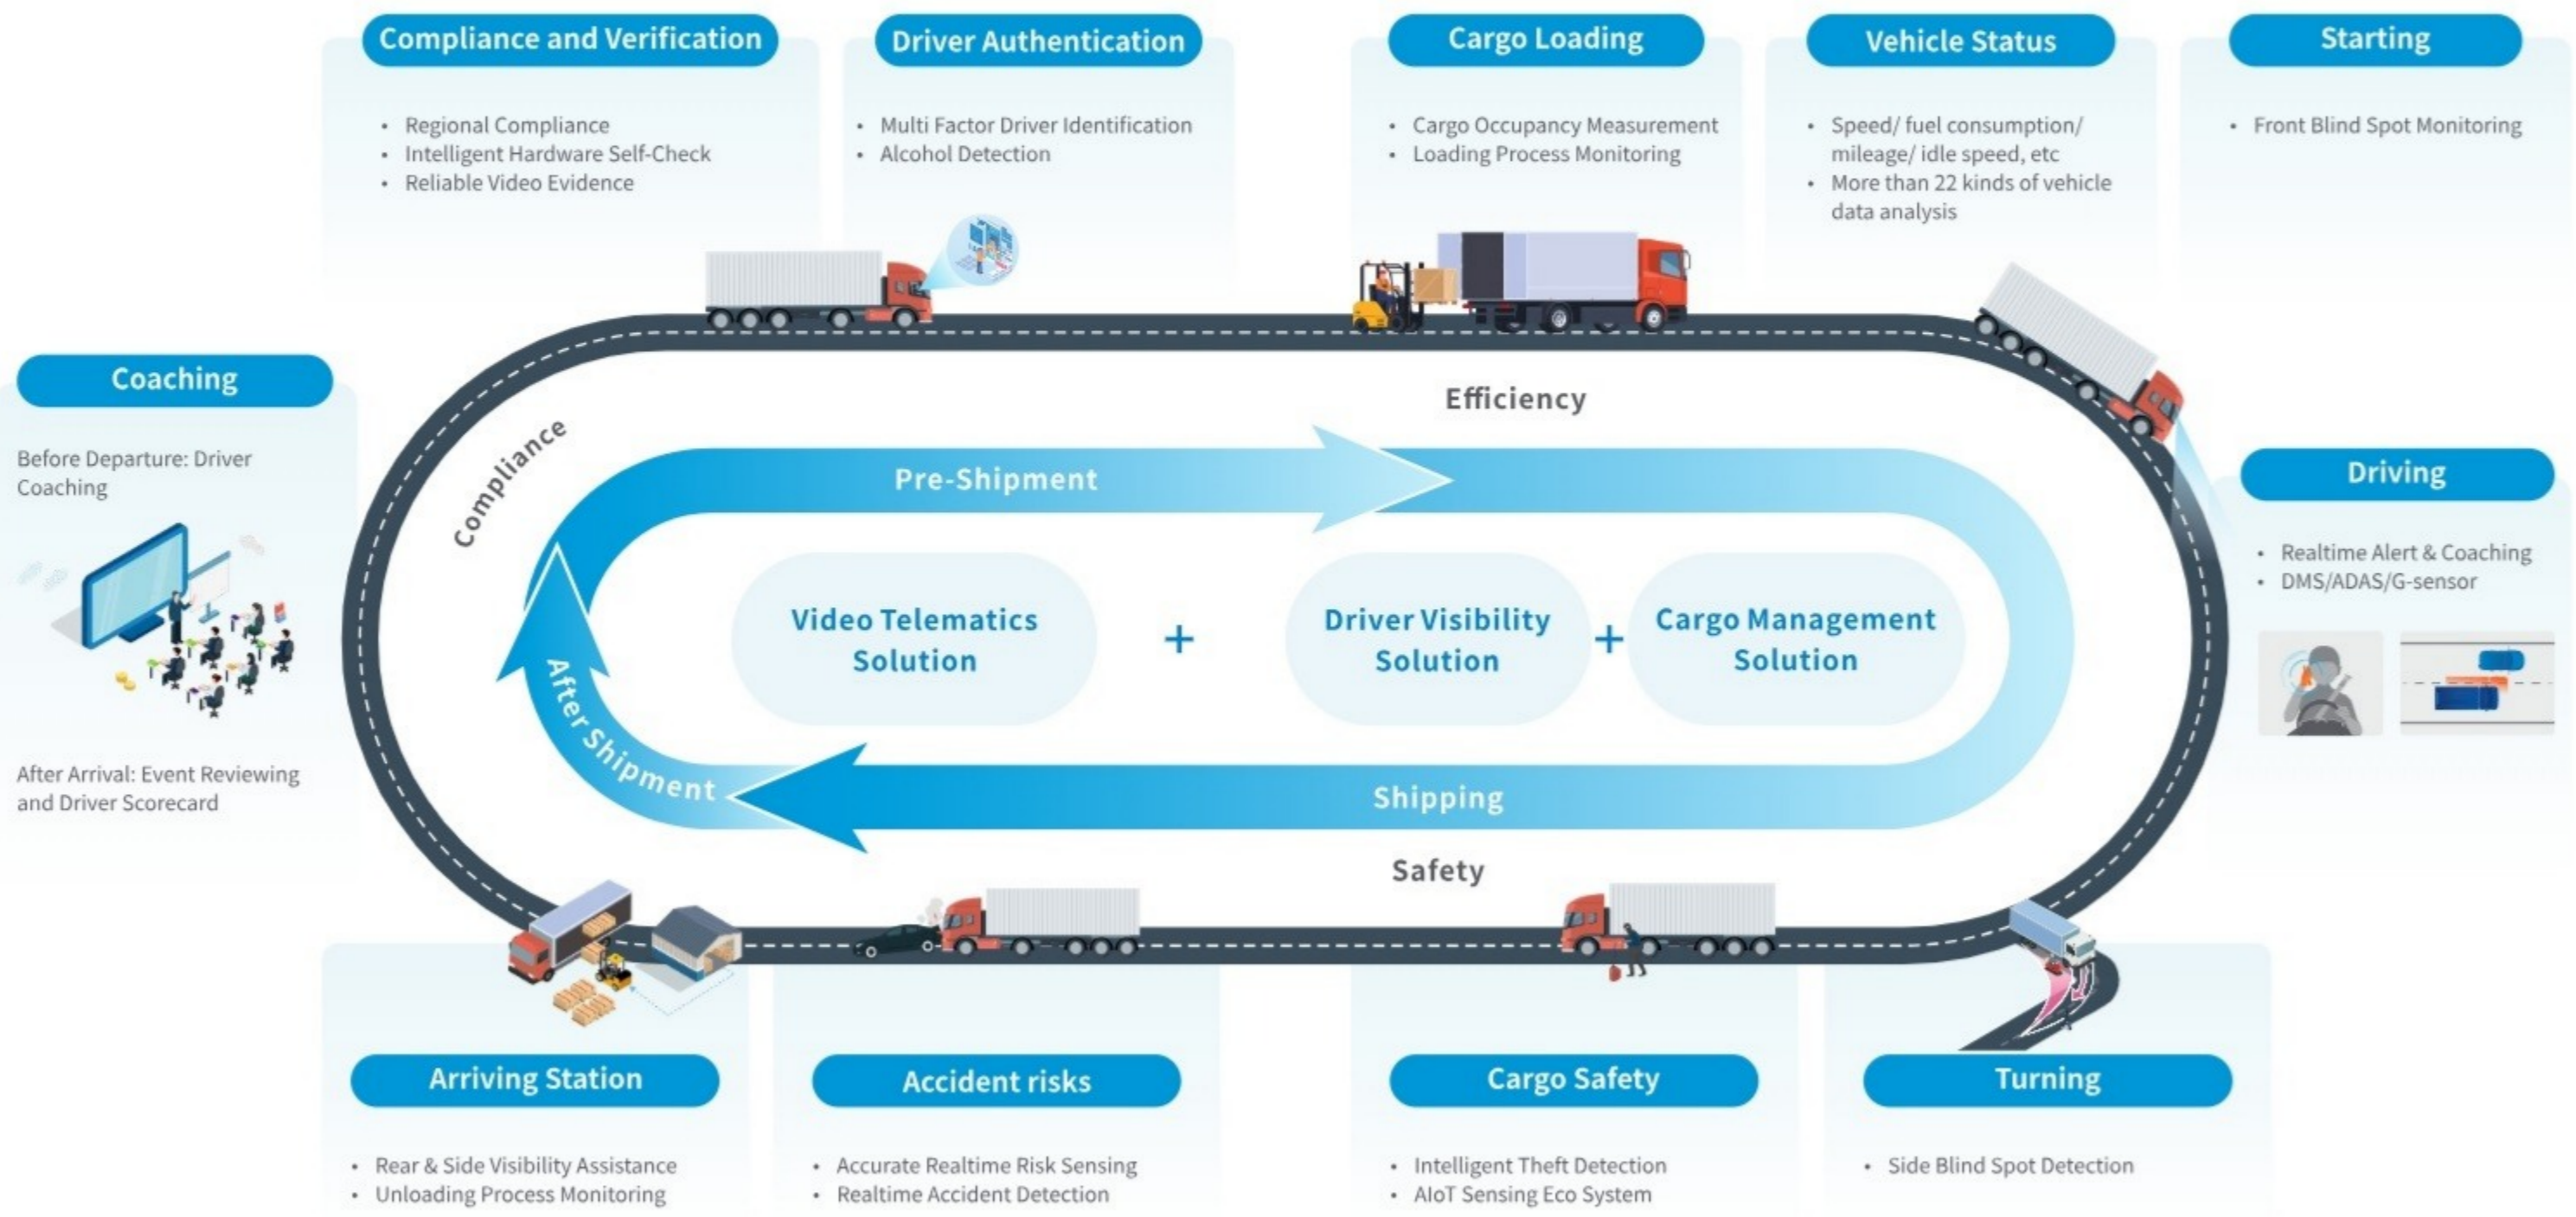

## Building a Brighter Future of Transportation with Technology >>

## Development Path >>

# STREAMAMAX TRUCKING SOLUTION

# Streamax Video Telematics Solution >>

Dashcam

MDVR

Telematics Add-on

By seamlessly integrating comprehensive software platforms with cutting-edge hardware, Streamax's video telematics solution empowers fleet managers/operators to take full control of their fleet in real-time from a remote platform.