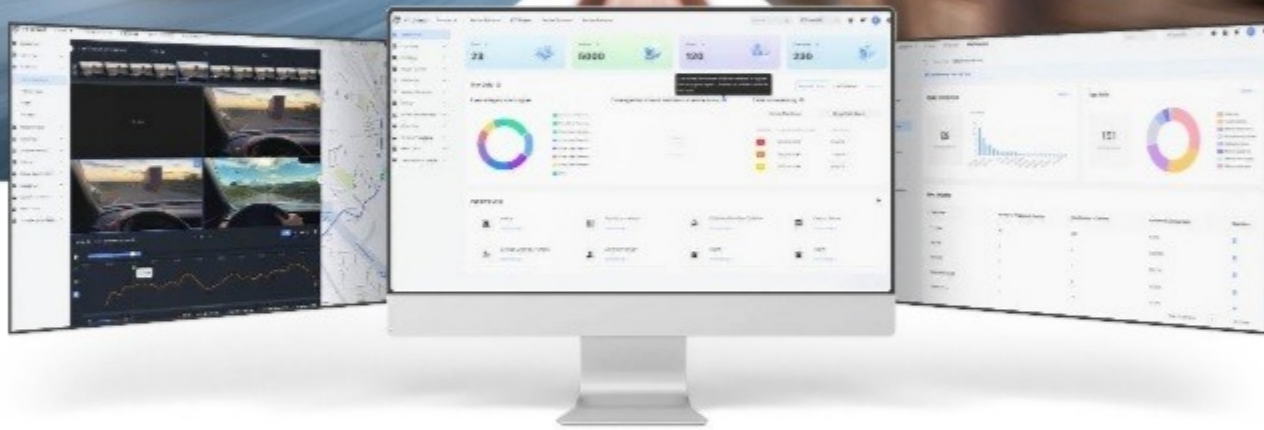

## Development Path >>

# Streamax Video Telematics Solution >>

Dashcam

MDVR

Telematics Add-on

By seamlessly integrating comprehensive software platforms with cutting-edge hardware, Streamax's video telematics solution empowers fleet managers/operators to take full control of their fleet in real-time from a remote platform.