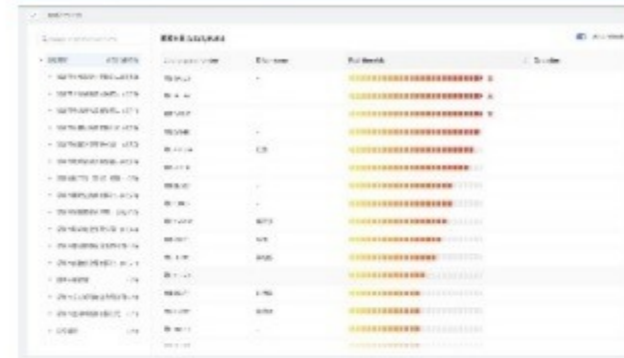

SafeGPT-The Key to 4th Gen Safety Management >>

Real-time Risk Board