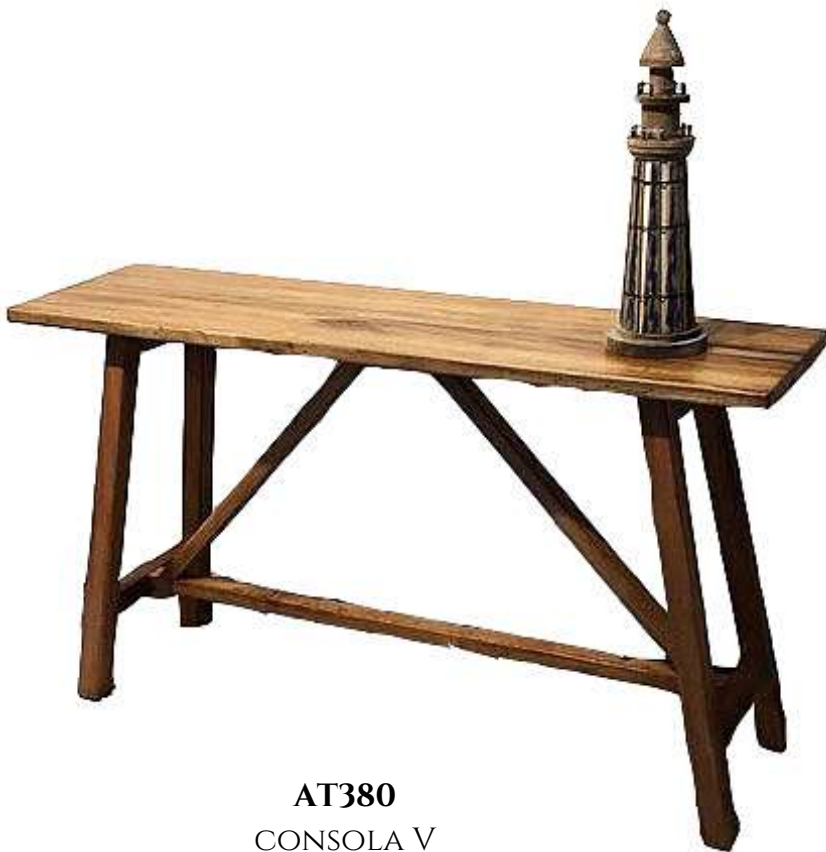

AUXILIARY TABLE

AT350
CONSOLA LR
120*40*90
USD*267

AT 360
CONSOLA XX
120*40*90
USD 287

AUXILIARY TABLE

AT370
CONSOLA ANCLA
120*40*90
USD*267

AT380
CONSOLA V
120*40*90
USD*267

COFFE TABLE

HARMONIOUS TEXTURES

COFFE TABLE

AT 5050
COFFE TABLE, BLACK IRON LEGS
70/50*40*45
USD 290

AT 5065
COFFE TABLE, BLACK LEGS IN
WOOD
70*40*45
USD 260

COFFE TABLE

AT 5082
COFFE TABLE IRON BASE
70*40*45
USD 240

AT 5060
COFFE TABLE ONE DRAWER
70*40*45
USD 220

COFFE TABLE

AT 5080
COFFE TABLE,
100*40*45
USD 300

AT 5090
COFFE TABLE CARRETA
100*40*45
USD 300

WARDROVE / LIBRARY

HARMONIOUS TEXTILES

WARDROVE

AT 1417

BOOKCASE WITH IRON