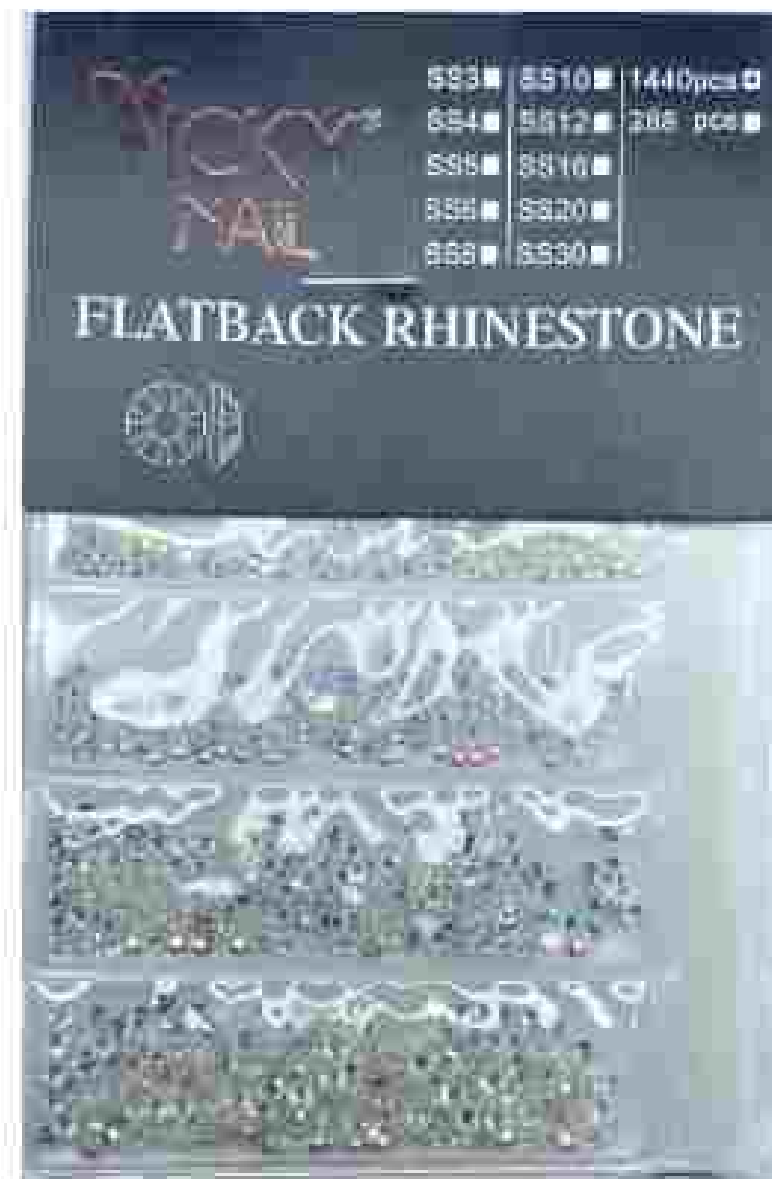

Ref: 2306-058