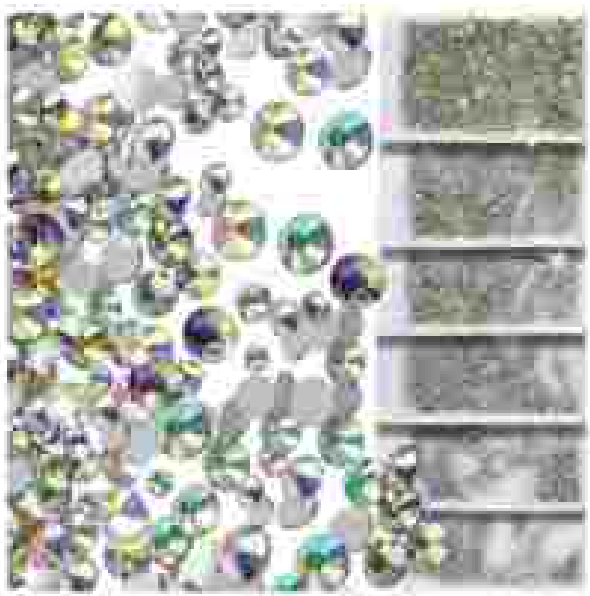

Ref: VD002

Ref: 2306-058

GEMAS SWAROSKY  
VIDRIO TORNAZOLADAS  
MARA

Ref: VD002

\$14,000

PIEDRAS SWAROSKY  
BLANCAS

Ref: 2306-058

\$11,000