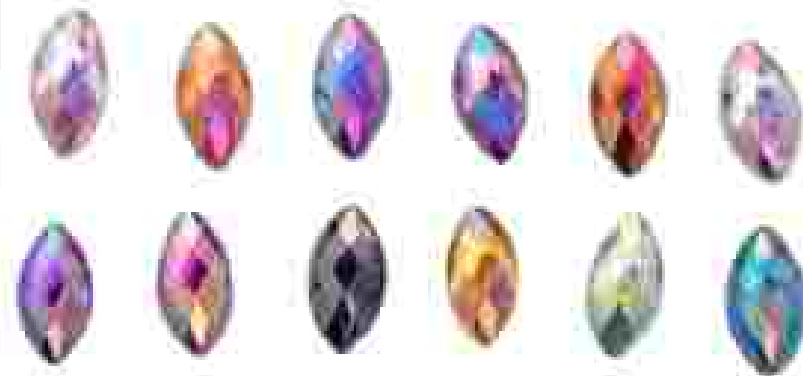

Ref:CMG67

Ref:HC14413