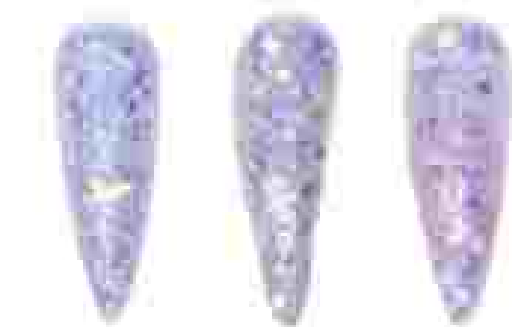

Ref: DN1383

Ref: DN1382

\$6,000

Aurora flakes

Ref: 40801031

\$15,000

Glitter Cola de Sirena  
tono pasteles

Ref: HY03